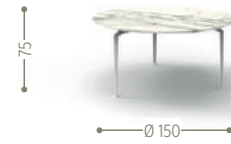

POUF 150X150 / CODE: CRUALUPUF

SOFA CX 2 SEATER / CODE: CRUALUCX2

COFFEE TABLE 160X90 / CODE: CRUALUTC160

BENCH / CODE: CRUALUBEN

COFFEE TABLE 120X120 / CODE: CRUALUTC120

SOFA LOVE SEAT / CODE: CRUALULOV

ROUND COFFEE TABLE D120 / CODE: CRUALUTCT120

LIVING ARMCHAIR / CODE: CRUALUPL

DINING ARMCHAIR / CODE: CRUALUPP

ROUND DINING TABLE D 150 / CODE: CRUALUTPT150

DINING TABLE 150X150 / CODE: CRUALUTP150

DINING TABLE 250X100 / CODE: CRUALUTP250