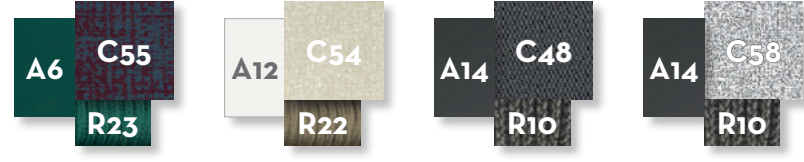

SOFA 3 SEATER / CODE: CRUALUDIV

SOFA DX / CODE: CRUALUDIVDX

SOFA SX / CODE: CRUALUDIVSX

SOFA CORNER DX / CODE: CRUALUANGDX

SOFA CORNER SX / CODE: CRUALUANGSX

SOFA LOUNGE XL DX / CODE: CRUALUXLDX

SOFA LOUNGE XL SX / CODE: CRUALUXLSX

POUF 150X150 / CODE: CRUALUPUF

SOFA CX 2 SEATER / CODE: CRUALUCX2

COFFEE TABLE 160X90 / CODE: CRUALUTC160

BENCH / CODE: CRUALUBEN

COFFEE TABLE 120X120 / CODE: CRUALUTC120

SOFA LOVE SEAT / CODE: CRUALULOV

ROUND COFFEE TABLE D120 / CODE: CRUALUTCT120