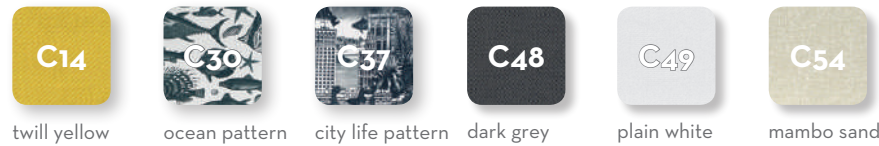

#Cruisecollection // ALU

Design Ludovica + Roberto Palomba

Finishing

Aluminium frame

Fabric seat/backrest/armrest cushions

Fabric pillows 60x40 45x25 (optional)

Synthetic rope

Gres table top

SOFA 3 SEATER / CODE: CRUALUDIV

SOFA DX / CODE: CRUALUDIVDX

SOFA SX / CODE: CRUALUDIVSX

SOFA CORNER DX / CODE: CRUALUANGDX

SOFA CORNER SX / CODE: CRUALUANGSX

SOFA LOUNGE XL DX / CODE: CRUALUXLDX

SOFA LOUNGE XL SX / CODE: CRUALUXLSX