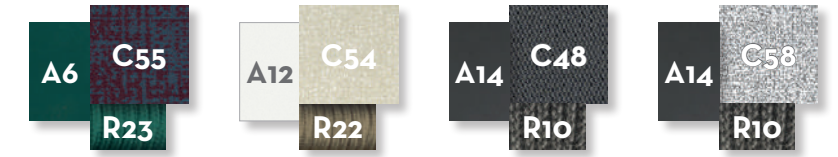

SOFA 3 SEATER / CODE: CRUALUDIV

SOFA DX / CODE: CRUALUDIVDX

SOFA SX / CODE: CRUALUDIVSX

SOFA CORNER DX / CODE: CRUALUANGDX

SOFA CORNER SX / CODE: CRUALUANGSX

SOFA LOUNGE XL DX / CODE: CRUALUXLDX

SOFA LOUNGE XL SX / CODE: CRUALUXLSX

POUF 150X150 / CODE: CRUALUPUF

SOFA CX 2 SEATER / CODE: CRUALUCX2

COFFEE TABLE 160X90 / CODE: CRUALUTC160

BENCH / CODE: CRUALUBEN

COFFEE TABLE 120X120 / CODE: CRUALUTC120

SOFA LOVE SEAT / CODE: CRUALULOV

ROUND COFFEE TABLE D120 / CODE: CRUALUTCT120