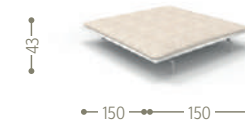

SOFA 3 SEATER / CODE: CRUALUDIV

SOFA DX / CODE: CRUALUDIVDX

SOFA SX / CODE: CRUALUDIVSX

SOFA CORNER DX / CODE: CRUALUANGDX

SOFA CORNER SX / CODE: CRUALUANGSX

SOFA LOUNGE XL DX / CODE: CRUALUXLDX

SOFA LOUNGE XL SX / CODE: CRUALUXLSX

POUF 150X150 / CODE: CRUALUPUF

SOFA CX 2 SEATER / CODE: CRUALUCX2

COFFEE TABLE 160X90 / CODE: CRUALUTC160

BENCH / CODE: CRUALUBEN

COFFEE TABLE 120X120 / CODE: CRUALUTC120

SOFA LOVE SEAT / CODE: CRUALULOV

ROUND COFFEE TABLE D120 / CODE: CRUALUTCT120