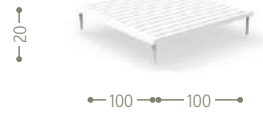

COFFEE TABLE D75 / CODE: CLEALUTC2

SOFA LOVE SEAT / CODE: CLEALULOV

COFFEE TABLE D50 / CODE: CLEALUTC3

LOUNGE ARMCHAIR / CODE: CLEALUPL

COFFEE TABLE 60X100 / CODE: CLEALUTC4

POUF / CODE: CLEALUPUF2

COFFEE TABLE 100X100 / CODE: CLEALUTC5