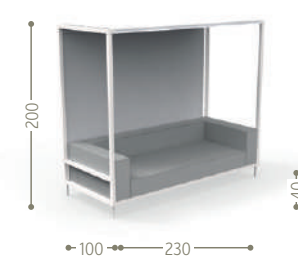

SOFA / CODE: CLEALUANG

SOFA CX / CODE: CLEALUCX

LIVING ARMCHAIR / CODE: CLEALUPLIV

CANOPY SOFA / CODE: CLEALUCANO

SOFA / CODE: CLEALUDIV

POUF LIVING / CODE: CLEALUPUF

COFFEE TABLE D100 / CODE: CLEALUTC1

ROCKING CHAIR / CODE: CLEALUPD

COFFEE TABLE D75 / CODE: CLEALUTC2

SOFA LOVE SEAT / CODE: CLEALULOV

COFFEE TABLE D50 / CODE: CLEALUTC3

LOUNGE ARMCHAIR / CODE: CLEALUPL

COFFEE TABLE 60X100 / CODE: CLEALUTC4

POUF / CODE: CLEALUPUF2

COFFEE TABLE 100X100 / CODE: CLEALUTC5