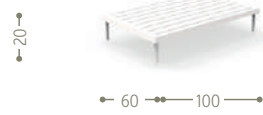

COFFEE TABLE D75 / CODE: CLEALUTC2

SOFA LOVE SEAT / CODE: CLEALULOV

COFFEE TABLE D50 / CODE: CLEALUTC3

LOUNGE ARMCHAIR / CODE: CLEALUPL

COFFEE TABLE 60X100 / CODE: CLEALUTC4

POUF / CODE: CLEALUPUF2

COFFEE TABLE 100X100 / CODE: CLEALUTC5