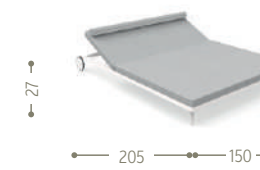

COFFEE TABLE D75 / CODE: CLEALUTC2

SOFA LOVE SEAT / CODE: CLEALULOV

COFFEE TABLE D50 / CODE: CLEALUTC3

LOUNGE ARMCHAIR / CODE: CLEALUPL

COFFEE TABLE 60X100 / CODE: CLEALUTC4

POUF / CODE: CLEALUPUF2

COFFEE TABLE 100X100 / CODE: CLEALUTC5

SUNBED / CODE: CLEALULET

DOUBLE SUNBED / CODE: CLEALULET2

DINING TABLE 220X100 / CODE: CLEALUTP220

DINING TABLE 150X150 / CODE: CLEALUTP150

PADDED TUB CHAIR / CODE: CLEALUPPZ

FLOOR LAMP / CODE: CLEALUL01

LANTERN / CODE: CLEL01