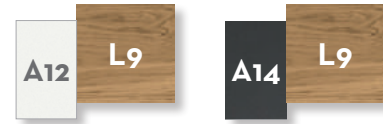

SOFA / CODE: DOMDIV

LIVING ARMCHAIR / CODE: DOMPL

DIRECTOR LOUNGE CHAIR / CODE: DOMPLON

ROUND COFFEE TABLE / CODE: DOMTCT

RECTANGULAR COFFEE TABLE / CODE: DOMTCR

SUNBED / CODE: DOMLET

DINING TABLE 160X95 / CODE: DOMTP160

DINING TABLE 200X100 / CODE: DOMTP200

EXTRA PANEL 60X100 / CODE: DOMEXT Only for extending table 200x100

DIRECTOR CHAIR / CODE: DOMPR