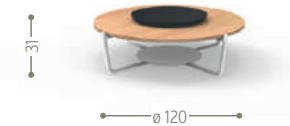

SOFA / CODE: DOMDIV

LIVING ARMCHAIR / CODE: DOMPL

DIRECTOR LOUNGE CHAIR / CODE: DOMPLON

ROUND COFFEE TABLE / CODE: DOMTCT

RECTANGULAR COFFEE TABLE / CODE: DOMTCR

SUNBED / CODE: DOMLET

DINING TABLE 160X95 / CODE: DOMTP160

DINING TABLE 200X100 / CODE: DOMTP200

EXTRA PANEL 60X100 / CODE: DOMEXT Only for extending table 200x100

DIRECTOR CHAIR / CODE: DOMPR