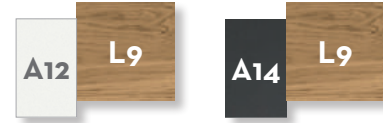

SOFA / CODE: DOMDIV

LIVING ARMCHAIR / CODE: DOMPL

DIRECTOR LOUNGE CHAIR / CODE: DOMPLON

ROUND COFFEE TABLE / CODE: DOMTCT

RECTANGULAR COFFEE TABLE / CODE: DOMTCR

SUNBED / CODE: DOMLET

DINING TABLE 160X95 / CODE: DOMTP160

DINING TABLE 200X100 / CODE: DOMTP200

EXTRA PANEL 60X100 / CODE: DOMEXT Only for extending table 200x100

DIRECTOR CHAIR / CODE: DOMPR