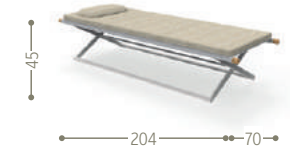

SOFA / CODE: DOMDIV

LIVING ARMCHAIR / CODE: DOMPL

DIRECTOR LOUNGE CHAIR / CODE: DOMPLON

ROUND COFFEE TABLE / CODE: DOMTCT

RECTANGULAR COFFEE TABLE / CODE: DOMTCR

SUNBED / CODE: DOMLET

DINING TABLE 160X95 / CODE: DOMTP160

DINING TABLE 200X100 / CODE: DOMTP200

EXTRA PANEL 60X100 / CODE: DOMEXT Only for extending table 200x100

DIRECTOR CHAIR / CODE: DOMPR