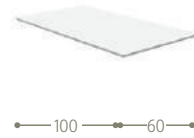

SOFA / CODE: DOMDIV

LIVING ARMCHAIR / CODE: DOMPL

DIRECTOR LOUNGE CHAIR / CODE: DOMPLON

ROUND COFFEE TABLE / CODE: DOMTCT

RECTANGULAR COFFEE TABLE / CODE: DOMTCR

SUNBED / CODE: DOMLET

DINING TABLE 160X95 / CODE: DOMTP160

DINING TABLE 200X100 / CODE: DOMTP200

EXTRA PANEL 60X100 / CODE: DOMEXT Only for extending table 200x100

DIRECTOR CHAIR / CODE: DOMPR