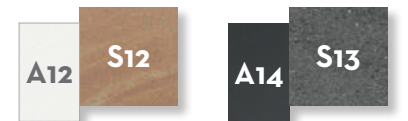

SOFA / CODE: DOMDIV

LIVING ARMCHAIR / CODE: DOMPL

DIRECTOR LOUNGE CHAIR / CODE: DOMPLON

ROUND COFFEE TABLE / CODE: DOMTCT

RECTANGULAR COFFEE TABLE / CODE: DOMTCR

SUNBED / CODE: DOMLET

DINING TABLE 160X95 / CODE: DOMTP160