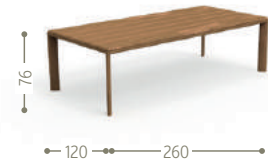

PADDED TUB CHAIR / CODE: CLEPPZ