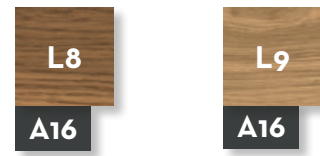

COFFEE TABLE D50 / CODE: CLETC3

SIDE TABLE / CODE: CLETC4

COFFEE TABLE 60X100 / CODE: CLETC5

COFFEE TABLE 100X100 / CODE: CLETC6

COFFEE TABLE D100 / CODE: CLETC1

TABLE 220X100 / CODE: CLETP

COFFEE TABLE D75 / CODE: CLETC2

IROKO TABLE 220X100 / CODE: CLETPOK01

IROKO TABLE 260X120 / CODE: CLETPOK02

PADDED TUB CHAIR / CODE: CLEPPZ

SUNBED / CODE: CLELET

LANTERN / CODE: CLEL01

ARC LAMP / CODE: CLELARC