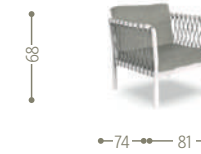

## Finishing

Aluminium frame .....

Fabric cushions .....

Syntetic rope .....

SOFA / CODE: SOFDIV

LIVING ARMCHAIR / CODE: SOFPL

COFFEE TABLE H45 / CODE: SOFTC1

COFFEE TABLE H 50 / CODE: SOFTC2

DINING ARMCHAIR / CODE: SOFPP

DINING TABLE / CODE: SOFTP