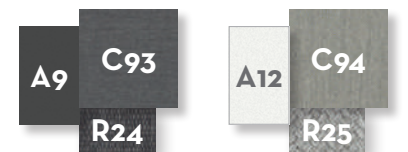

DINING TABLE / CODE: SOFTP