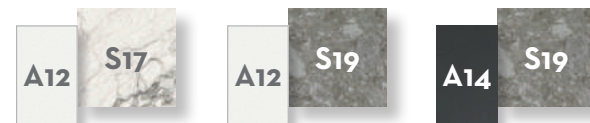

KG 8,0 | unit 1 0.13 mc | ☁️ | 🪛

DINING TABLE 210x100 / CODE: RIVTP210

Width 210 | Depth 100 | Height 75

KG 60,0 | unit 1+1 0.69 mc | ☁️ | 🪛 x8

DINING TABLE 260x110 / CODE: RIVTP260

Width 260 | Depth 110 | Height 75