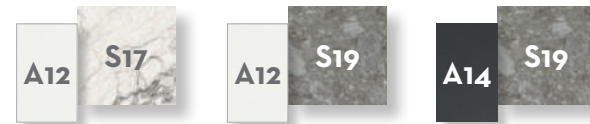

Width 70 | Depth 70 | Height 40

KG 20,0 | unit 1 0.24 mc | ☁️

COFFEE TABLE D50 / CODE: RIVTCT50