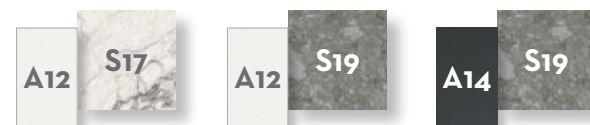

Width 50 | Depth 50 | Height 50

KG 8,0 | unit 1 0.16 mc | ☁️