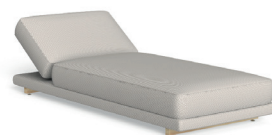

Width 107 | Depth 107 | Height 33

KG 37,0 | unit 1 0.44 mc |

COFFEE TABLE 95x67 / CODE: AGOTC95

Width 95 | Depth 67 | Height 33

KG 19,0 | unit 1 0.25 mc |

SUNBED / CODE: AGOLET

Width 205 | Depth 95 | Height 36 | H. cushion 25