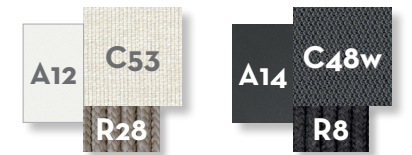

### Finishing

Aluminium frame

white

graphite

Synthetic ropes

dark grey

beige

Gres table top

blue ice

dark grey

warm white

SOFA CORNER / CODE: CORANG

Width	Depth	Height	H. seat	H. cushion
101	101	66	41	22

SOFA CX / CODE: CORCX

Width	Depth	Height	H. seat	H. cushion
90	101	66	41	22

SOFA LONGUE DX / CODE: CORLONDXX

Width	Depth	Height	H. seat	H. cushion
101	190	66	41	22

SOFA LONGUE SX / CODE: CORLONSX

Width	Depth	Height	H. seat	H. cushion
101	190	66	41	22

POUF / CODE: CORPUF

Width	Depth	Height	H. cushion
90	90	41	22

LOUNGE ARMCHAIR / CODE: CORPLON

Width	Depth	Height	H. seat
77	86	74	37

OTTOMAN / CODE: COROTT

Width 62 | Depth 43 | Height 32

COFFEE TABLE 120x80 / CODE: CORTC120

Width 120 | Depth 80 | Height 40

COFFEE TABLE 100x100 / CODE: CORTC100

Width 100 | Depth 100 | Height 30