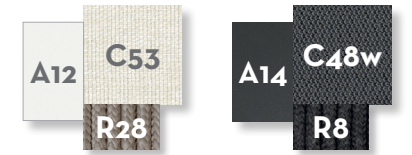

### Finishing

Aluminium frame

white

graphite

Synthetic ropes

dark grey

beige

Gres table top

blue ice

dark grey

warm white

SOFA CORNER / CODE: CORANG

Width	Depth	Height	H. seat	H. cushion
101	101	66	41	22

SOFA CX / CODE: CORCX

Width	Depth	Height	H. seat	H. cushion
90	101	66	41	22

SOFA LONGUE DX / CODE: CORLONDXX

Width	Depth	Height	H. seat	H. cushion
101	190	66	41	22

SOFA LONGUE SX / CODE: CORLONSX

Width	Depth	Height	H. seat	H. cushion
101	190	66	41	22

POUF / CODE: CORPUF

Width	Depth	Height	H. cushion
90	90	41	22

LOUNGE ARMCHAIR / CODE: CORPLON